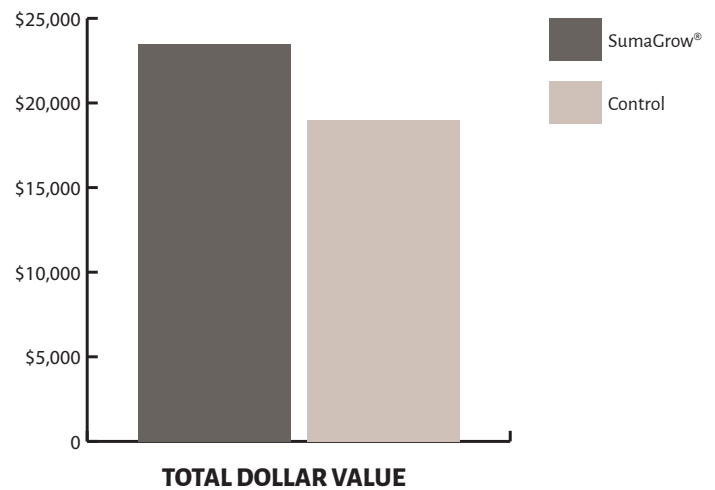

# CORN SILAGE - ARIZONA

Research on the effect of products containing SumaGrow® on Corn Silage

RESULTS		
Treatment:	SumaGrow®	Control <i>(no treatment)</i>
Yield	588.21 Tons	503.42 Tons
Yield/Ac	16.34 Tons	13.98 Tons
Total Value	\$23,528.00	\$20,136.80
Increase	+ 16.84%	